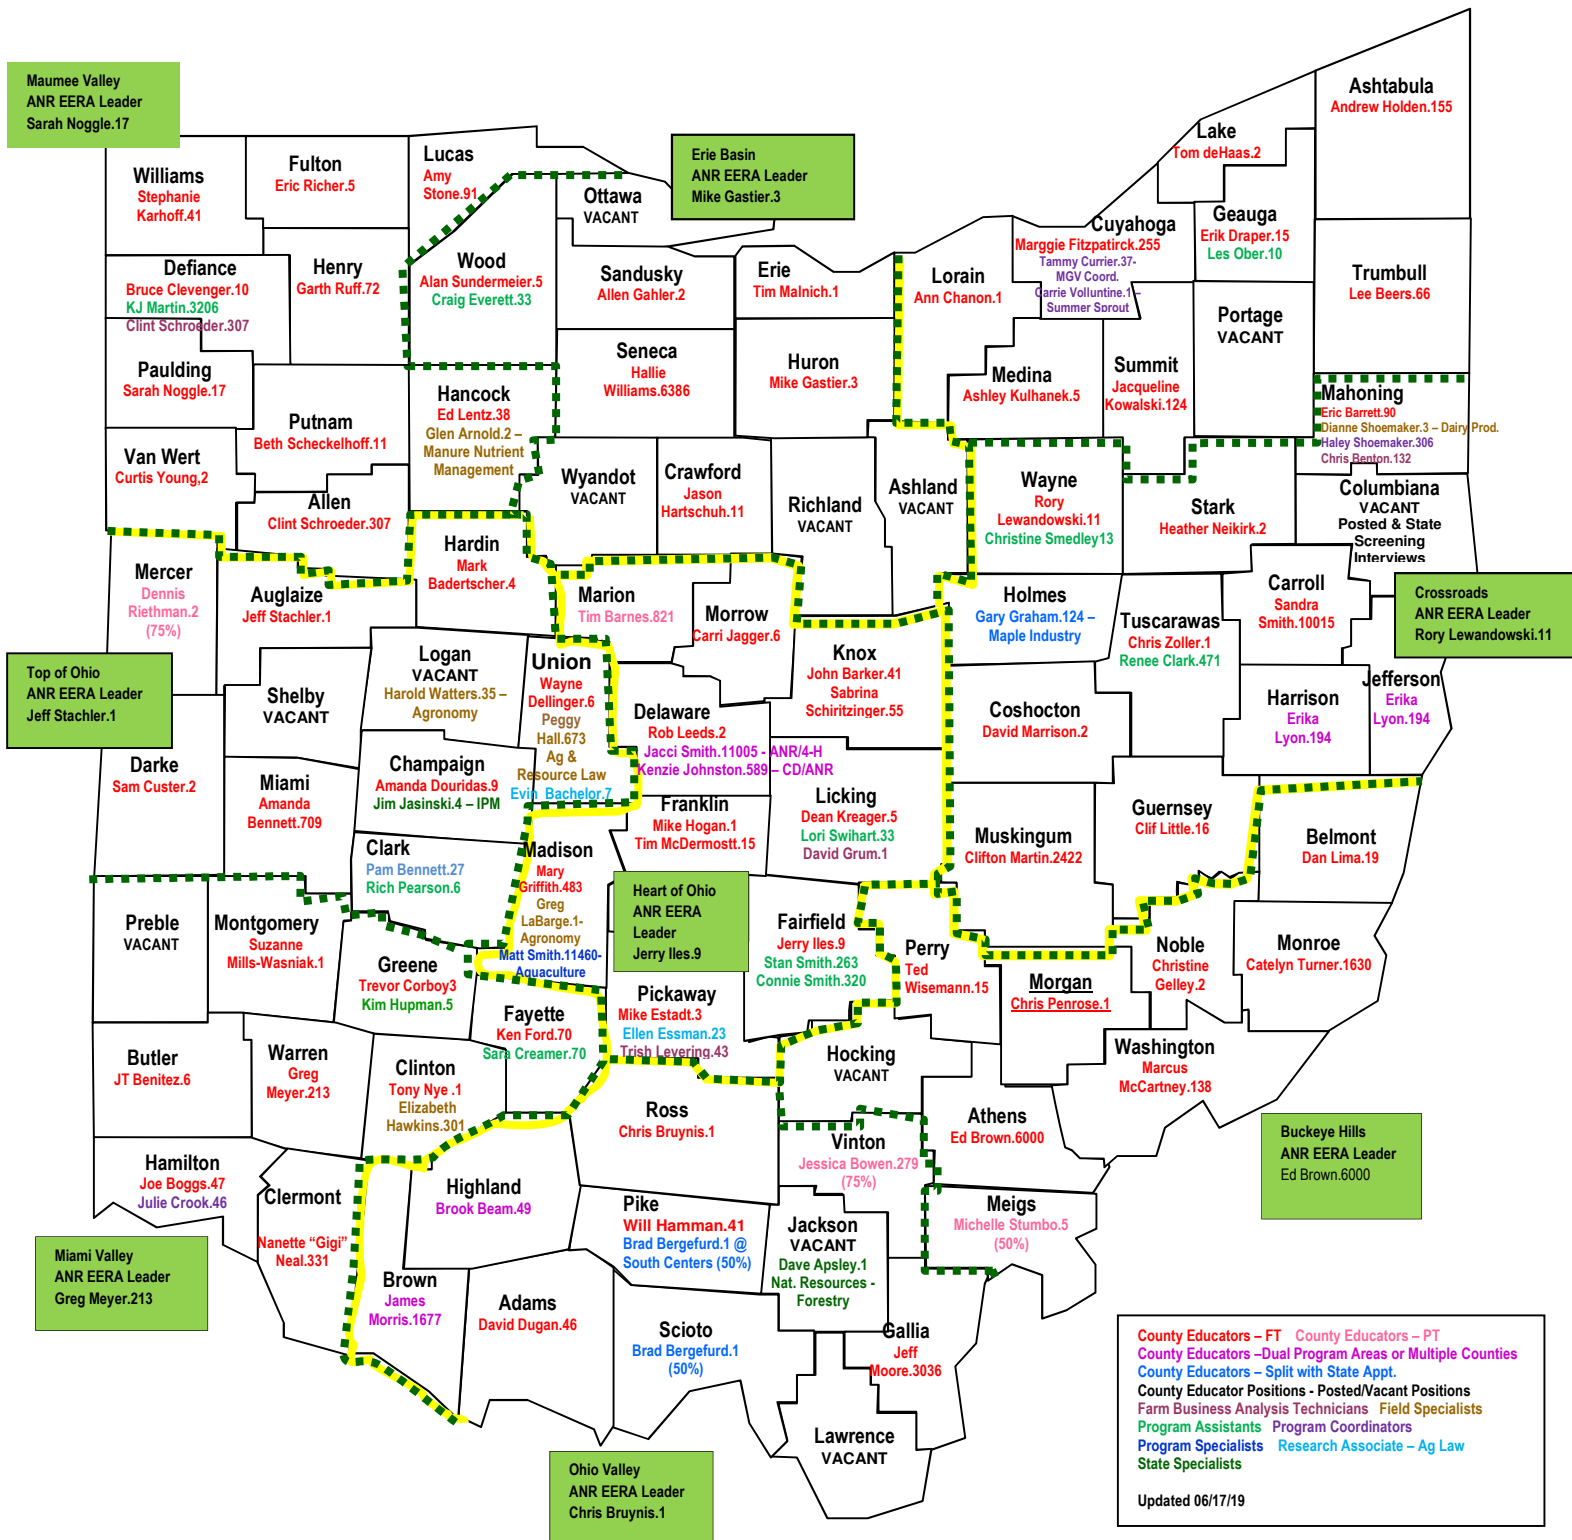

Agriculture & Natural Resources County ANR Professionals

Updated 06/17/19

Maumee Valley
ANR EERA Leader
Sarah Noggle.17

Erie Basin
ANR EERA Leader
Mike Gastier.3

Top of Ohio
ANR EERA Leader
Jeff Stachler.1

Heart of Ohio
ANR EERA Leader
Jerry Iles.9

Miami Valley
ANR EERA Leader
Greg Meyer.213

Ohio Valley
ANR EERA Leader
Chris Bruynis.1

Buckeye Hills
ANR EERA Leader
Ed Brown.6000

County Educators – FT County Educators – PT
 County Educators –Dual Program Areas or Multiple Counties
 County Educators – Split with State Appt.
 County Educator Positions - Posted/Vacant Positions
 Farm Business Analysis Technicians Field Specialists
 Program Assistants Program Coordinators
 Program Specialists Research Associate – Ag Law
 State Specialists