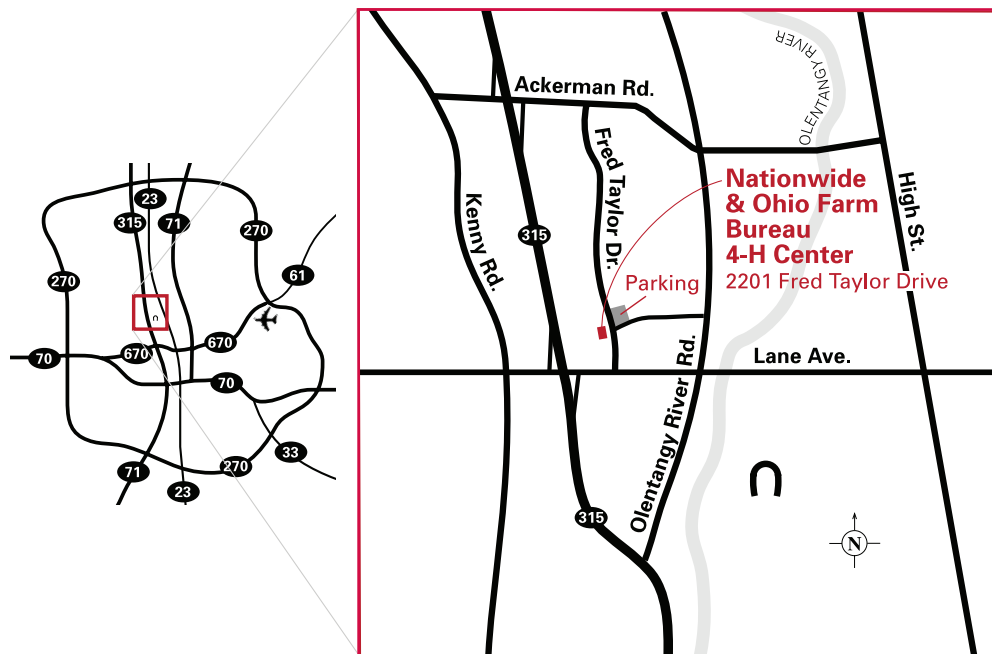

The Nationwide & Ohio Farm Bureau 4-H Center

DIRECTIONS

The Nationwide & Ohio Farm Bureau 4-H Center is located at 2201 Fred Taylor Drive, Columbus, OH 43210 across the street from the Jerome Schottenstein Center and the Bill Davis Stadium. Parking is behind the building and overflow is across the street in the Bill Davis Stadium lot.

From the North

315 South to the OSU-Lane Avenue exit. Turn left onto Lane Avenue. Take Lane Avenue to Fred Taylor Drive/Fyffe Road. Turn left onto Fred Taylor Drive. The Nationwide & Ohio Farm Bureau 4-H Center is the first building on your left.

From the South

315 North to the OSU-Lane Avenue exit. Turn right onto Lane Avenue. Take Lane Avenue to Fred Taylor Drive/Fyffe Road. Turn left onto Fred Taylor Drive. The Nationwide & Ohio Farm Bureau 4-H Center is the first building on your left.

From the East

70 West to 315 North. 315 North to the OSU-Lane Avenue exit. Turn right onto Lane Avenue. Take Lane Avenue to Fred Taylor Drive/Fyffe Road. Turn left onto Fred Taylor Drive. The Nationwide & Ohio Farm Bureau 4-H Center is the first building on your left.

From the West

70 East to 315 North. 315 North to the OSU-Lane Avenue exit. Turn right onto Lane Avenue. Take Lane Avenue to Fred Taylor Drive/Fyffe Road. Turn left onto Fred Taylor Drive. The Nationwide & Ohio Farm Bureau 4-H Center is the first building on your left.

2201 Fred Taylor Drive, Columbus, Ohio 43210 • (614) 292-4444

www.ohio4-Hcenter.org